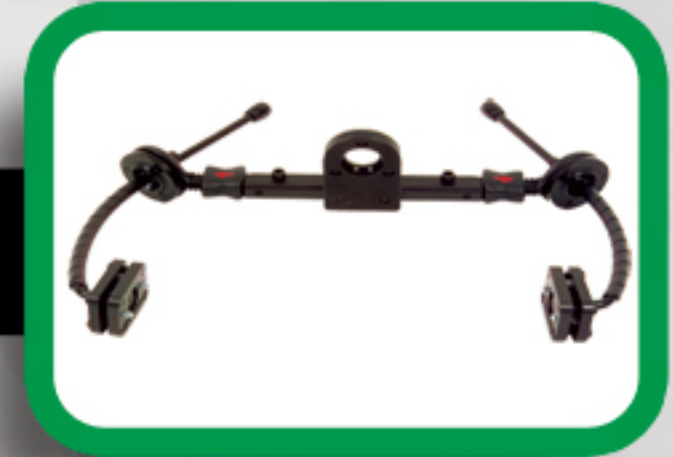

ASL 913L

Swing Away Mechanism - Left
* Must Specify Switch Mount

ASL 913R

Swing Away Mechanism - Right
* Must Specify Switch Mount

ASL 913B

Swing Away Mechanism - Both
* Must Specify Switch Mount

ASL 914

Adjustable Flexible Swing Away Mechanism

ASL 300R

Egg Switch Finger Ring Mount

ASL 611

Arm Rest Switch Mounting Bracket

Sensors and Tray Components

ASL 106DMK6i

Demo Cable with 4 ASL
204 Proximity Sensors
for MK6i Electronics

100 - 900 Series PARTS

Driving Platform - Solid

ASL 616

Gatlin Joystick Mount

ASL 630

Pediatric Swing Away Midline Mount

ASL 629

Adjustable Height Removable Joystick Mounting Bracket

Sip and Puff Mounting and Accessories