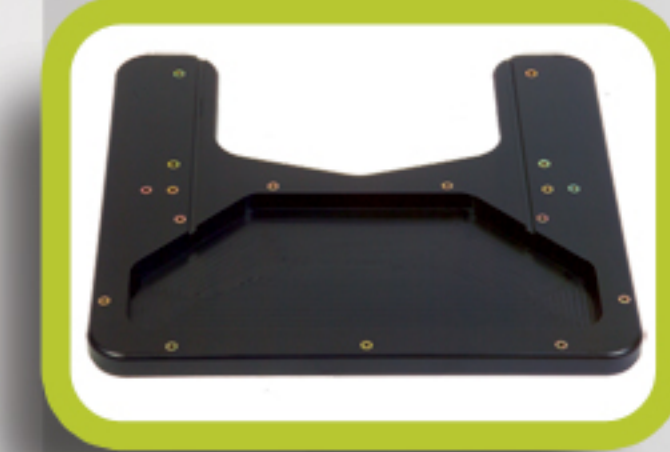

ASL 300R

Egg Switch Finger Ring Mount

ASL 611

Arm Rest Switch Mounting Bracket

Sensors and Tray Components

ASL 106DMK6i

Demo Cable with 4 ASL
204 Proximity Sensors
for MK6i Electronics

100 - 900 Series PARTS

ASL 106DPGC

Demo Cable with 4 ASL 204 Proximity Sensors for PG R-Net or Curtis Electronics

ASL 106N

Non Adjustable Proximity Sensors (Set of 4)

ASL 106A

Adjustable Proximity Sensors (Set of 4)

ASL 601

Lap Tray Driving Platform (Sizes 12 - 18)

ASL 601C

Channel Brackets for Lap Tray Driving Platform

ASL 619

Eclipse Tray (Sizes 14 - 18 - 20)

ASL 603H

Driving Platform - Hollow

100 - 900 Series PARTS

ASL 603S

Driving Platform - Solid

ASL 616

Gatlin Joystick Mount

ASL 630

Pediatric Swing Away Midline Mount

ASL 629

Adjustable Height Removable Joystick Mounting Bracket

Sip and Puff Mounting and Accessories