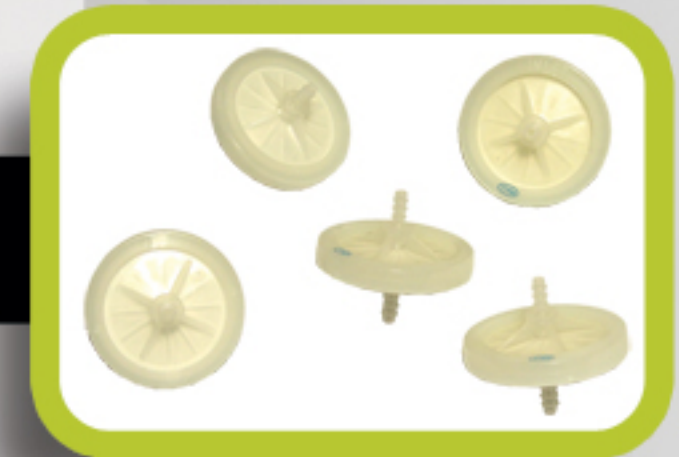

100 - 900 Series PARTS

ASL 603S

Driving Platform - Solid

ASL 616

Gatlin Joystick Mount

ASL 630

Pediatric Swing Away Midline Mount

ASL 629

Adjustable Height Removable Joystick Mounting Bracket

Sip and Puff Mounting and Accessories

ASL 607ST

Sip and Puff Tube Assembly for Stealth Headrest

ASL 607HR

Sip and Puff Tube Assembly for Headrest Mount

ASL 607BC

Sip and Puff Tube Assembly for Back Cane Mount
* Specify Size

100 - 900 Series PARTS

ASL 607ER

Sip and Puff Tube Assembly for Ear Mount

**ASL 607ER
Straw**

Straws for Sip and Puff Tube Assembly
for Ear Mount (Set of 12)

**ASL SNP
Straw**

Sip and Puff Straws (Set of 12)

**ASL SNP
Filter**

Sip and Puff Filter (Set of 5)

ASL 308

Pneumatic Switch - 2 Switch Output

ASL 605F

Fiber Optic Cable Mounting Bracket
for Sip and Puff Straw